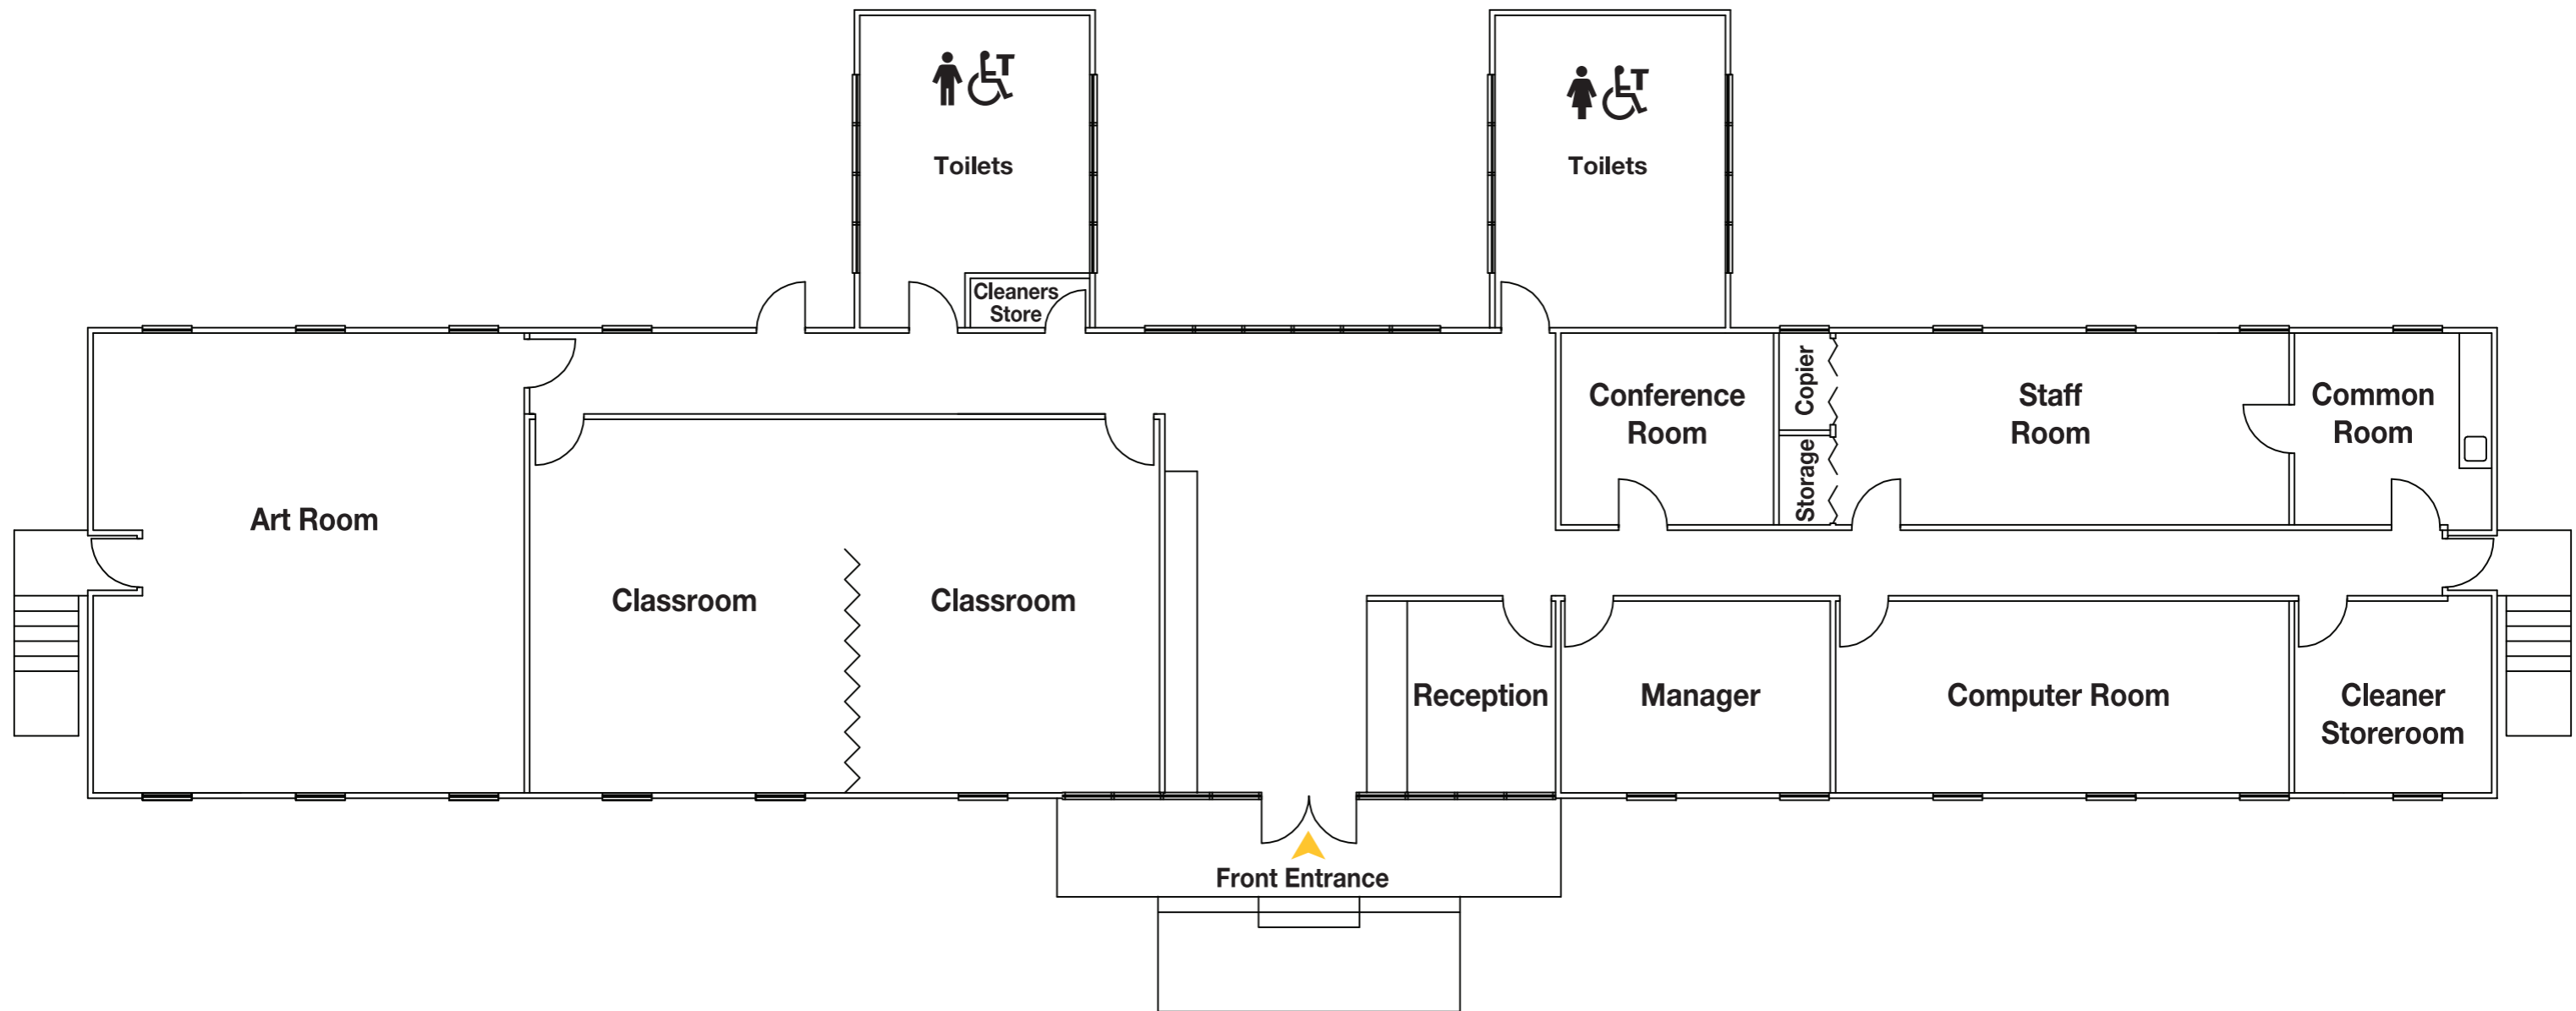

Bamaga Campus Map.

SEBASIO STREET

-  Female toilets
-  Male toilets
-  Special access toilets
-  Emergency evacuation area