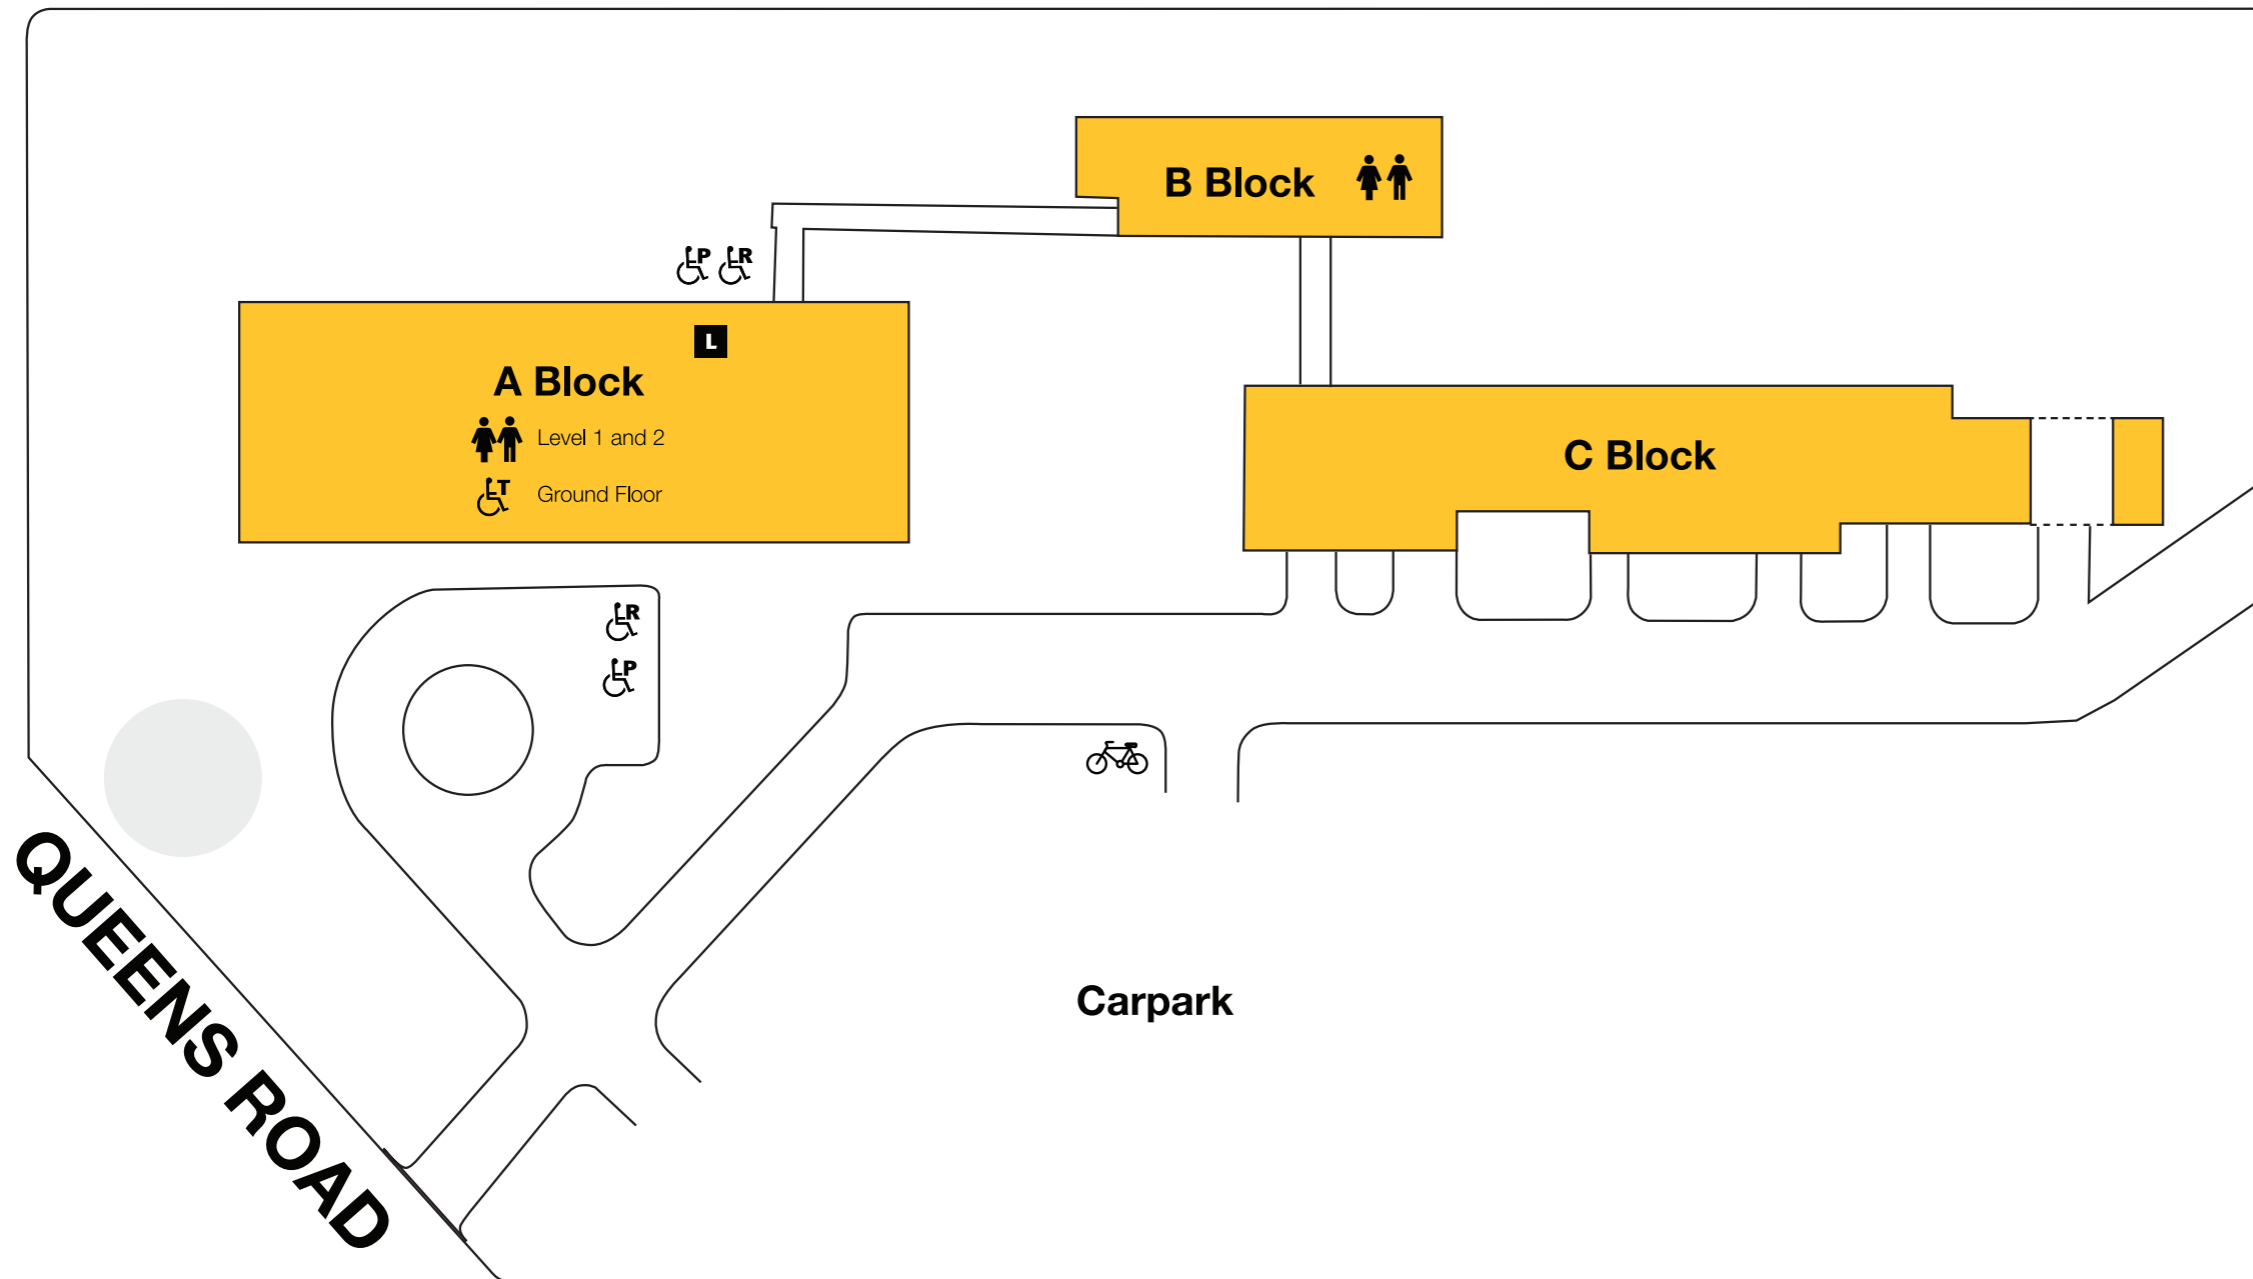

Bowen Campus Map.

A Block

Customer Service Centre, Business Studies, General Education, Aged Care, Independent Learning Centre, Videolinq Room, TORGAS

B Block

Automotive, Engineering

C Block

Automotive and Engineering Workshop and Theory Room, GEM FM, Flammable Goods Store

Emergency Evacuation Area

-  Female toilets
-  Male toilets
-  Special access toilets
-  Access parking
-  Access ramps
-  Access lift
-  Bike racks

**MAKE
GREAT
HAPPEN**