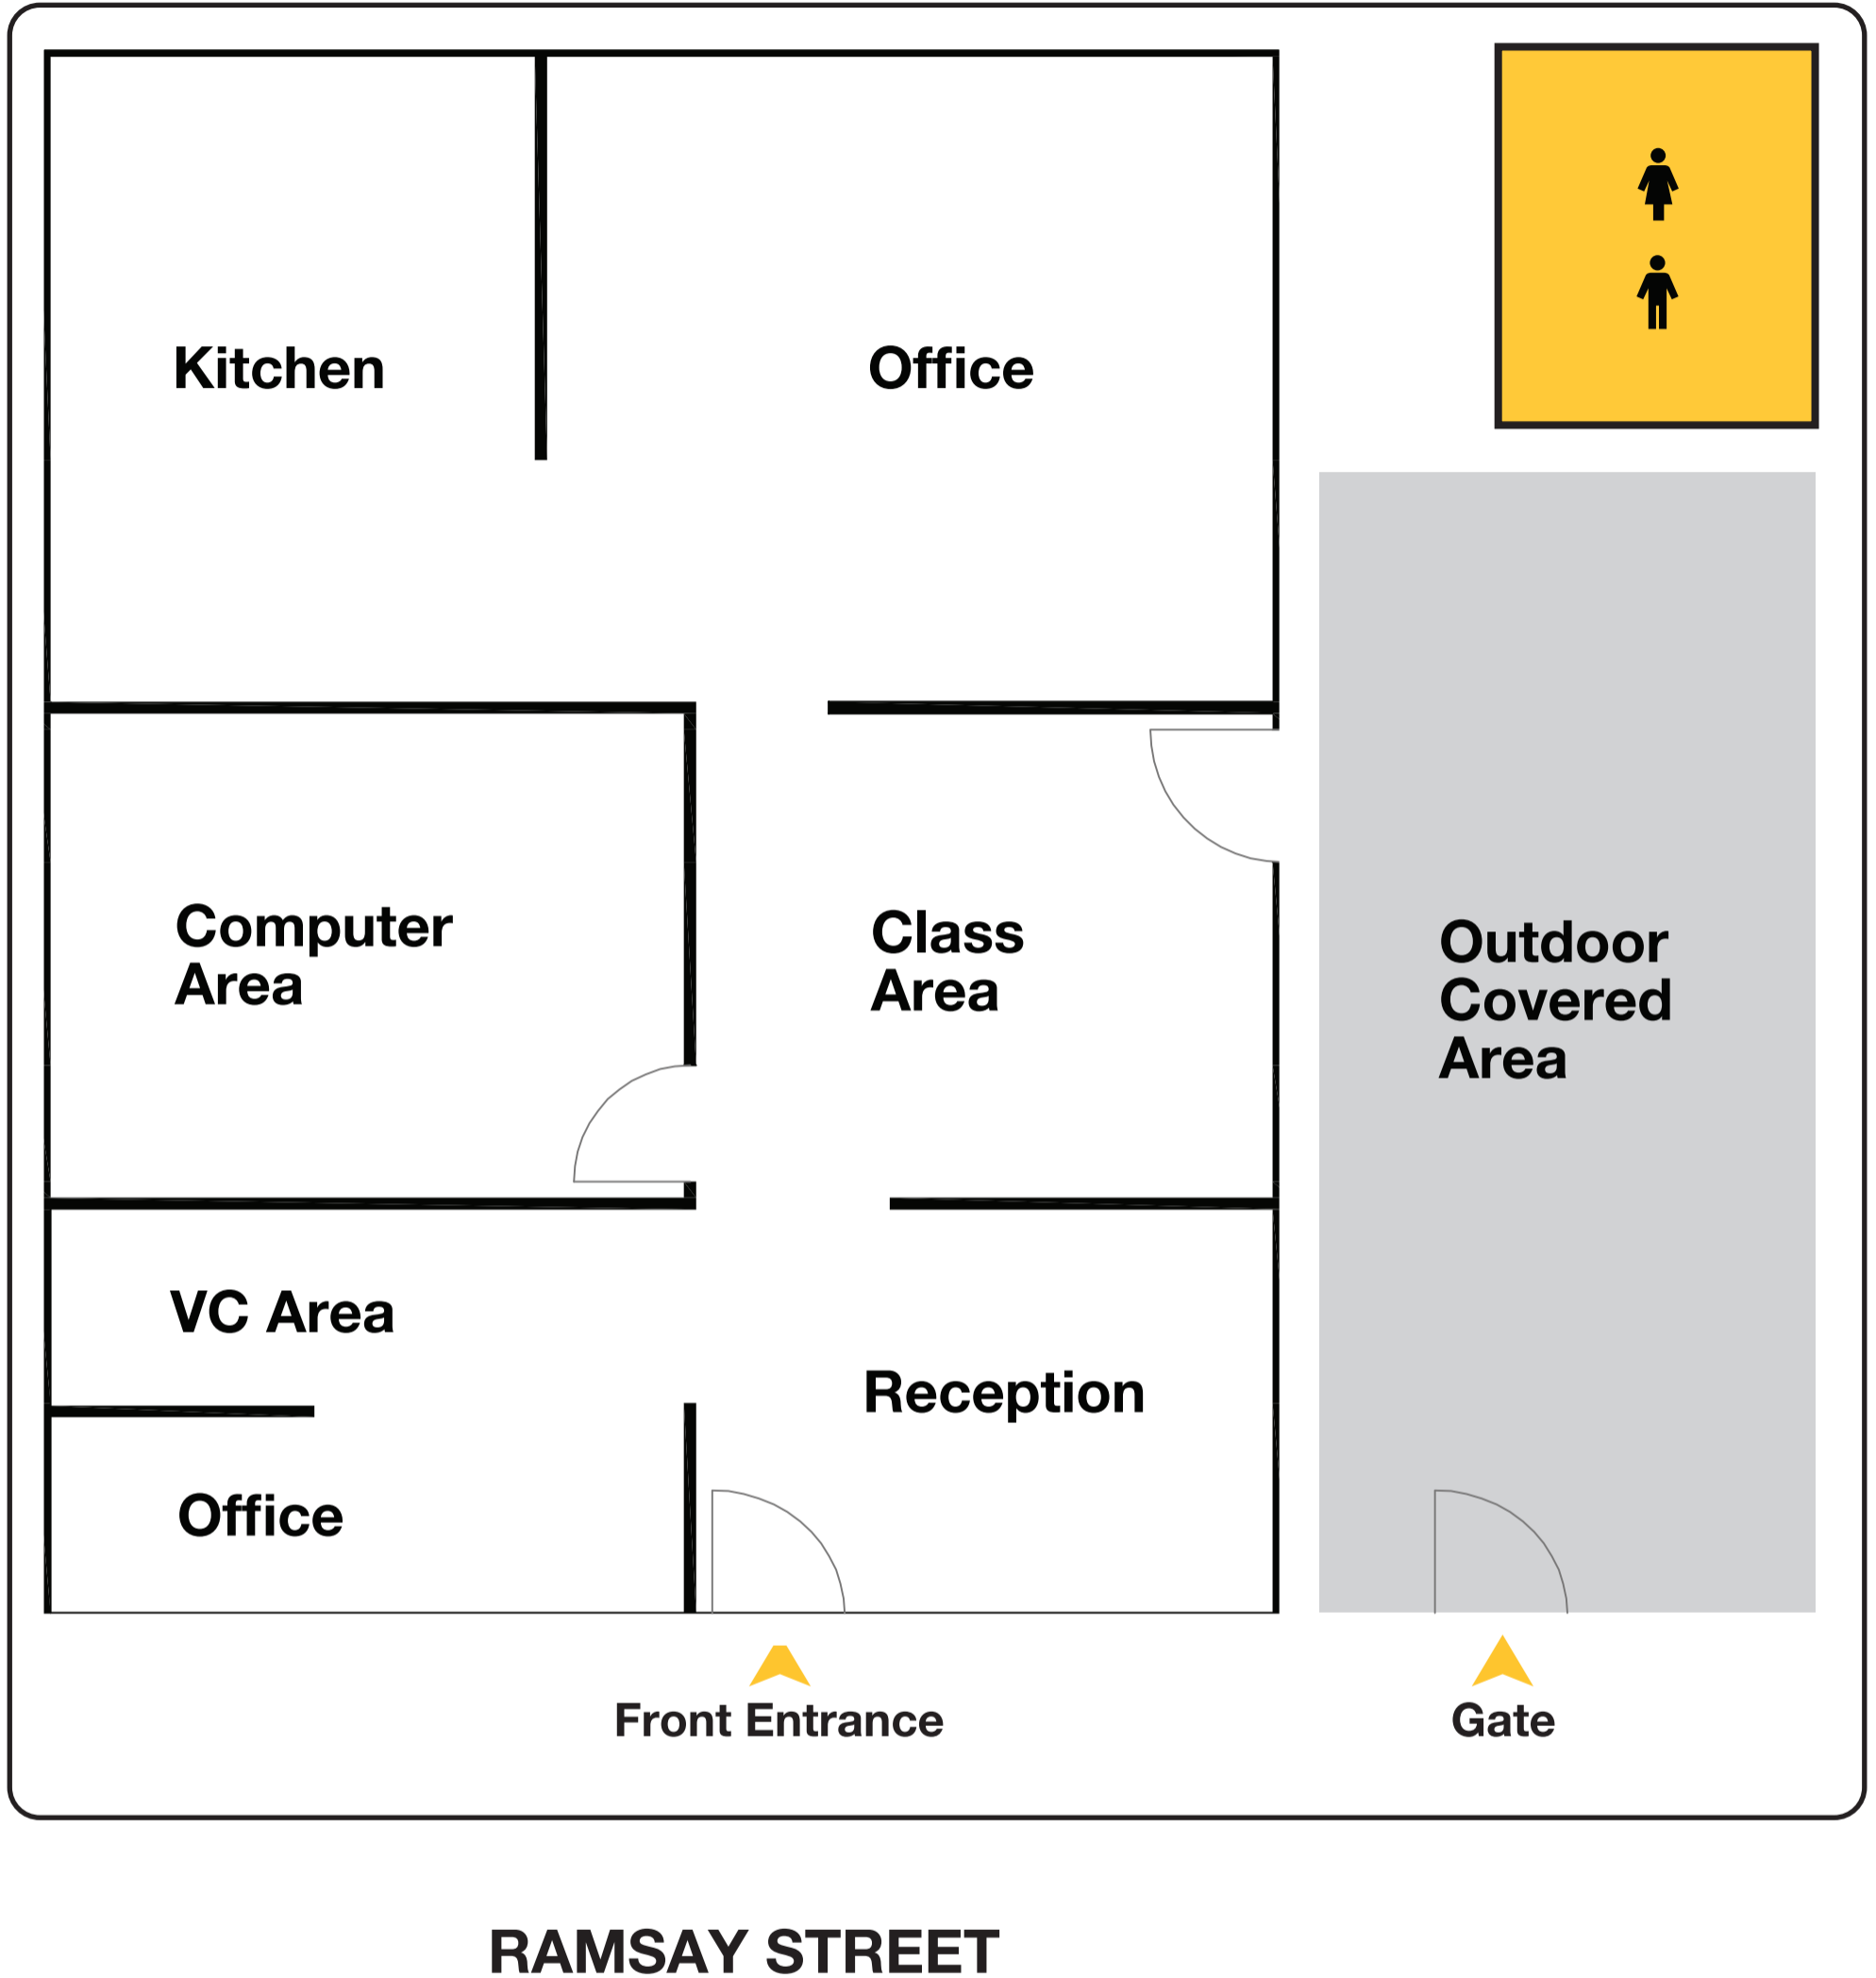

Cloncurry Campus Map.

Female toilets
Male toilets
Emergency evacuation area

MAKE GREAT HAPPEN

tafe
North

Publication Date: November 2014