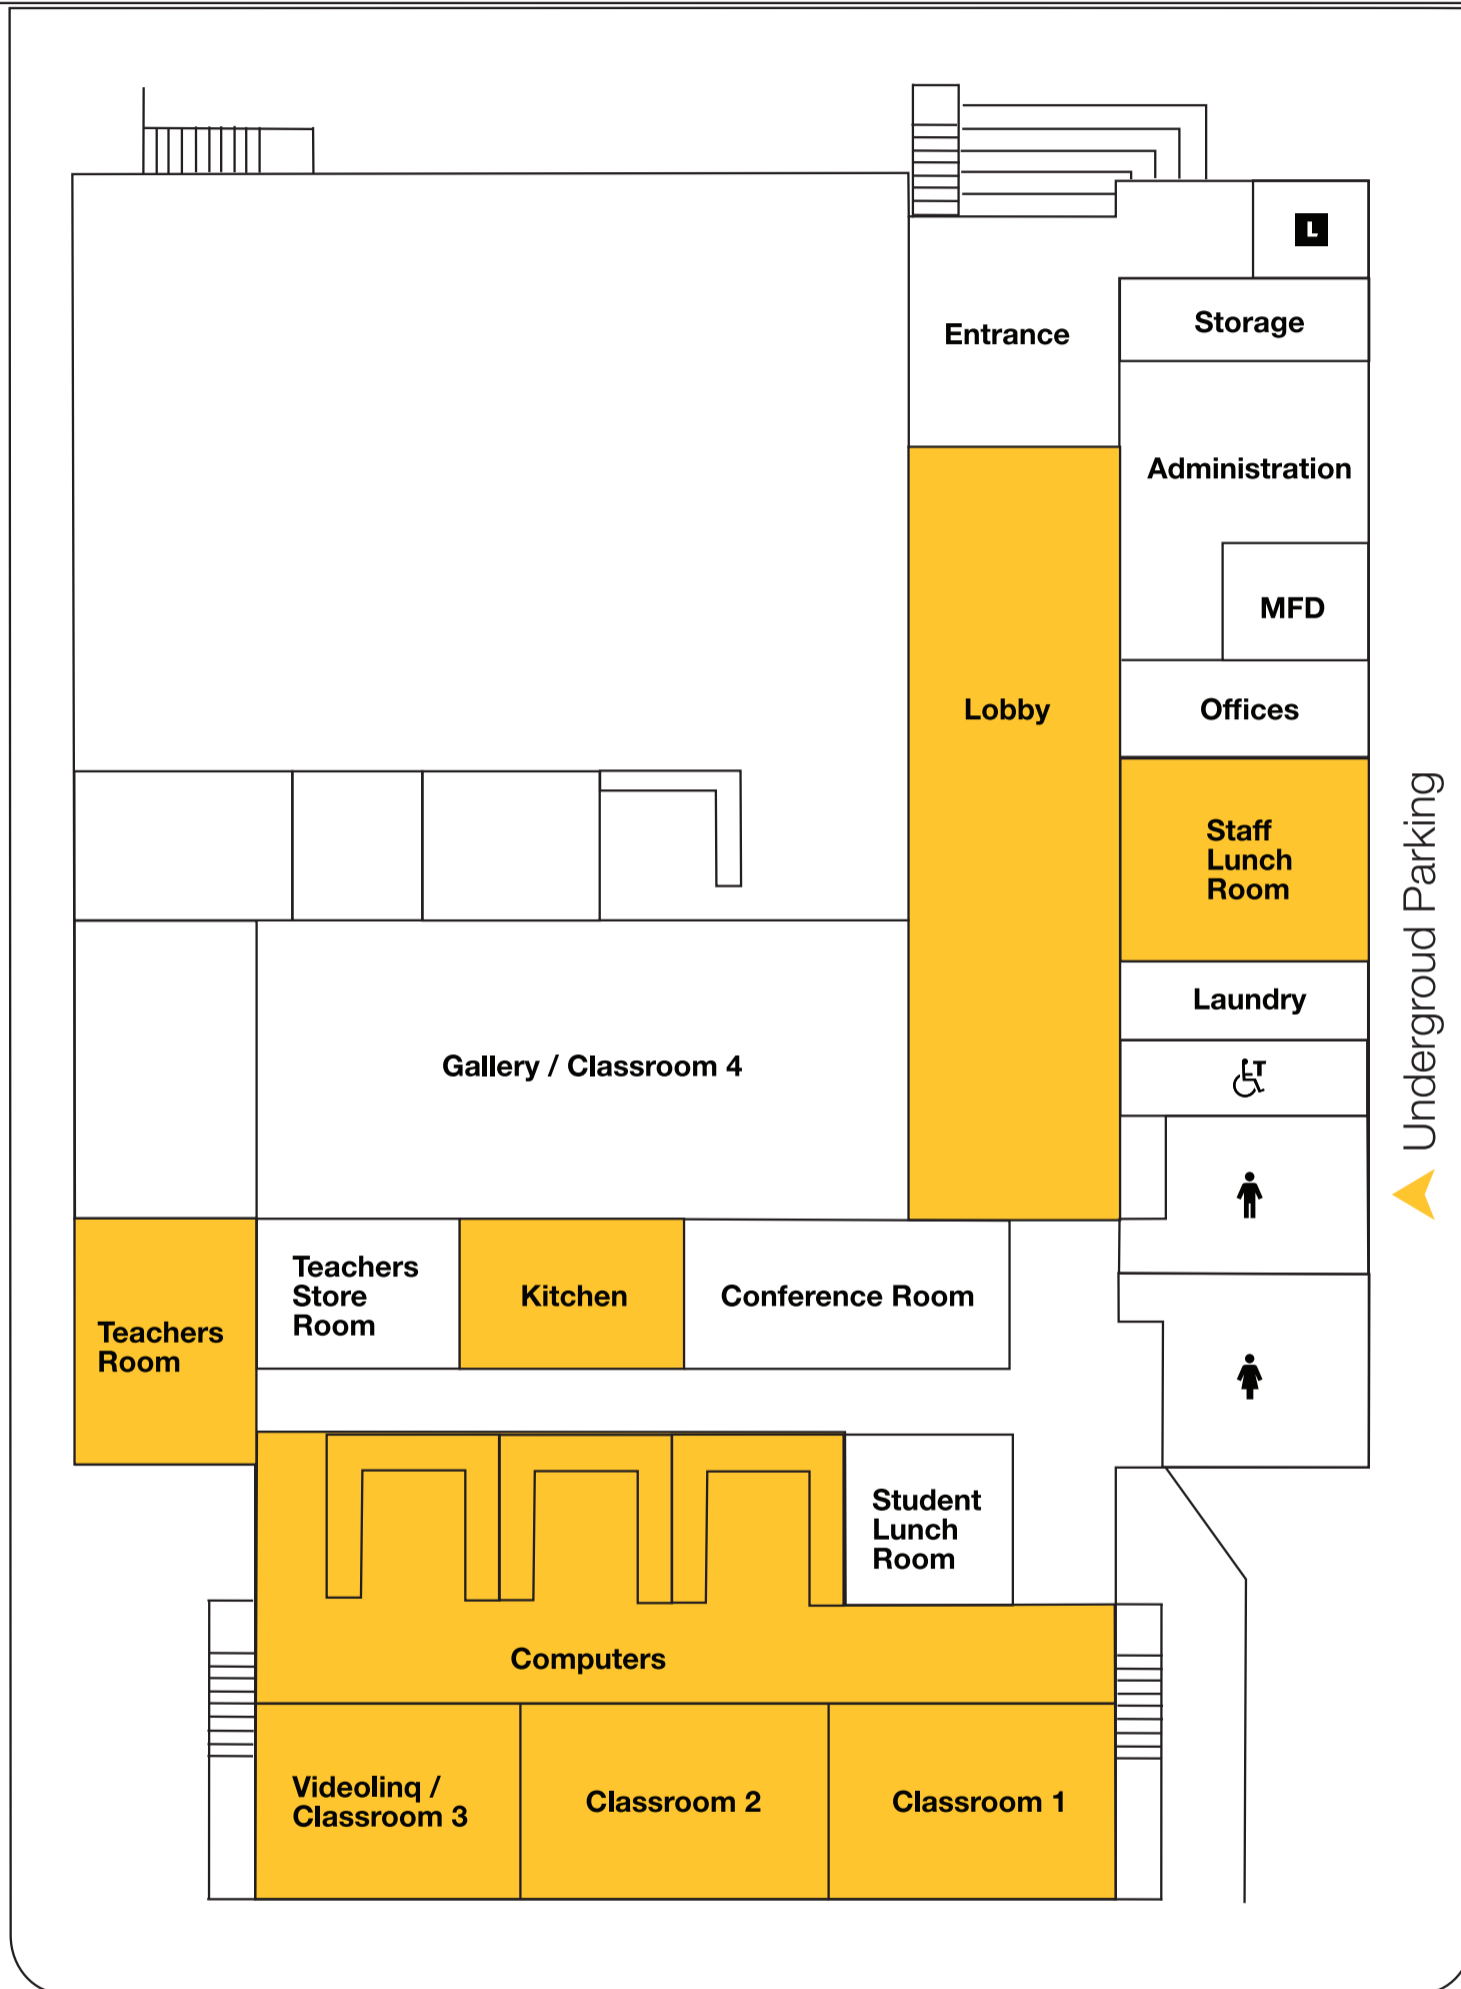

Ingham Campus Map.

TOWNSVILLE ROAD

-  Female toilets
-  Male toilets
-  Special access toilets
-  Access lift
-  Emergency Evacuation Areas

**MAKE
GREAT
HAPPEN**

tafe
North