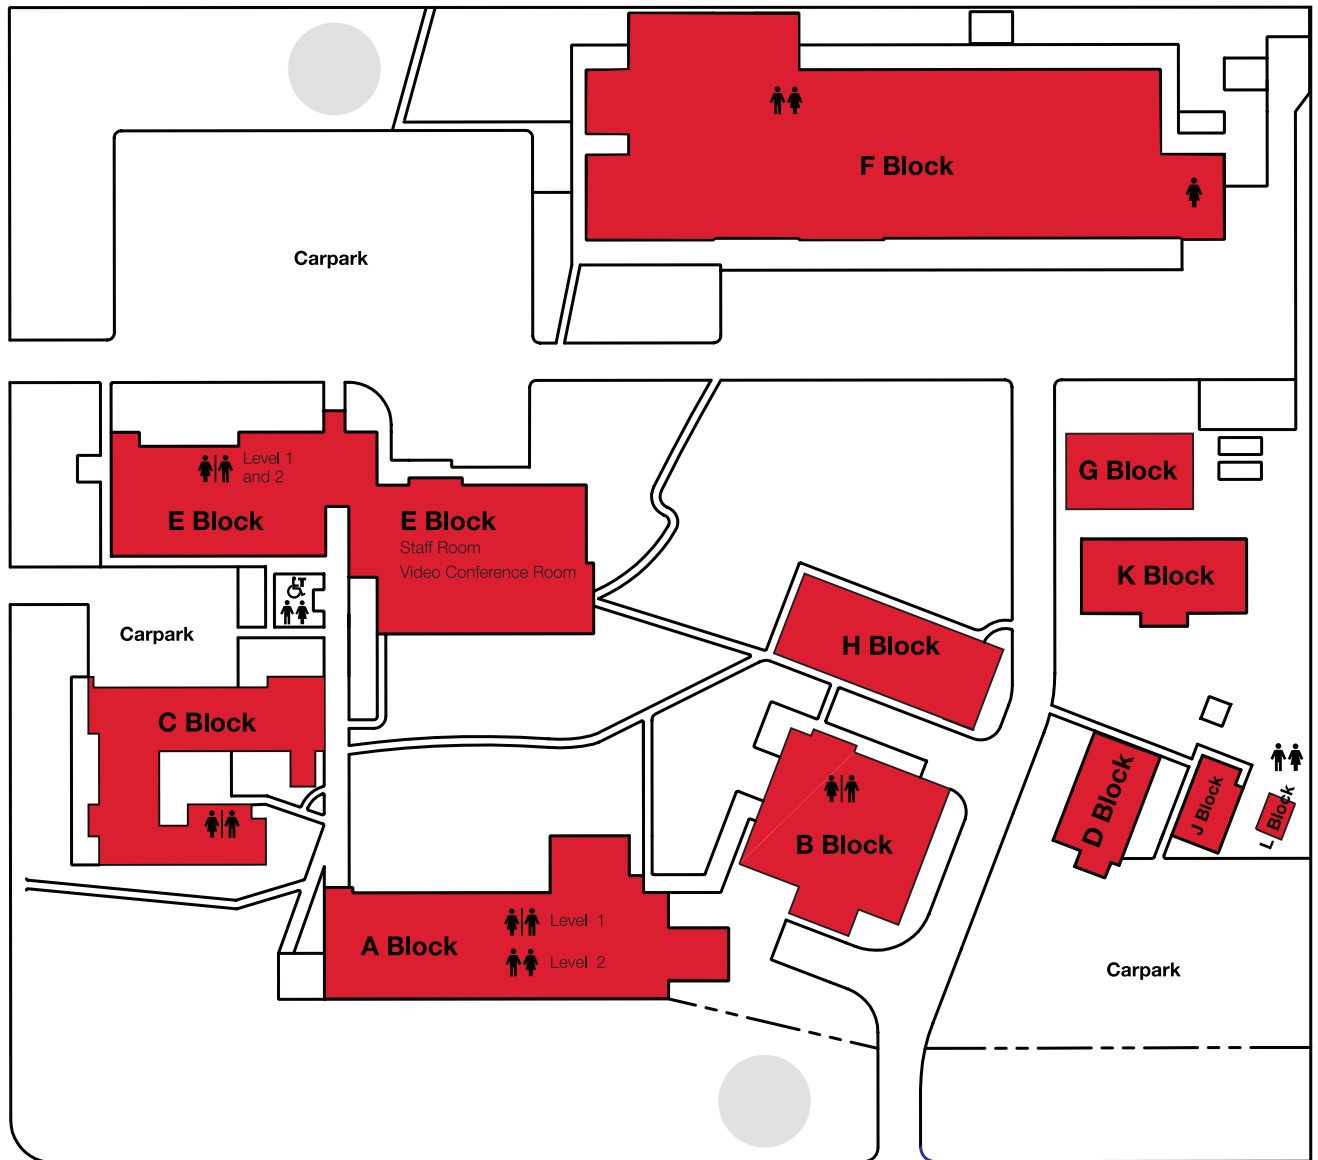

# Mount Isa Campus

ABEL SMITH PARADE

BARKLY HIGHWAY

<b>A Block</b>		<b>E Block</b>			Female toilets
Level 1	Library, Facilities, Reprographics, Information Technology, Business, Childcare, Aged Care, SEE Electrical	Level 1	External Room Hire		Male toilets
		Level 2	External Room Hire		Unisex toilets
Level 2		<b>F Block</b>	Fitting and Machining, Diesel Fitting, Automotive		Special access toilets
<b>B Block</b>	Metal Fabrication	<b>G Block</b>	Storage		Emergency evacuation areas
<b>C Block</b>		<b>H Block</b>	Metal Fabrication Classroom, Archive Storage, Foundation Skills		
Level 1	Business Development, Marketing, Education Support Officers, Client Information Centre, Back to Work Officer, Regional Director, Examination Centre	<b>I Block</b>	Construction Classroom		
		<b>J Block</b>	Construction Workshop		
Level 2	External Room Hire	<b>L Block</b>	Toilet block		
<b>D Block</b>	Unoccupied				

**MAKE GREAT HAPPEN**