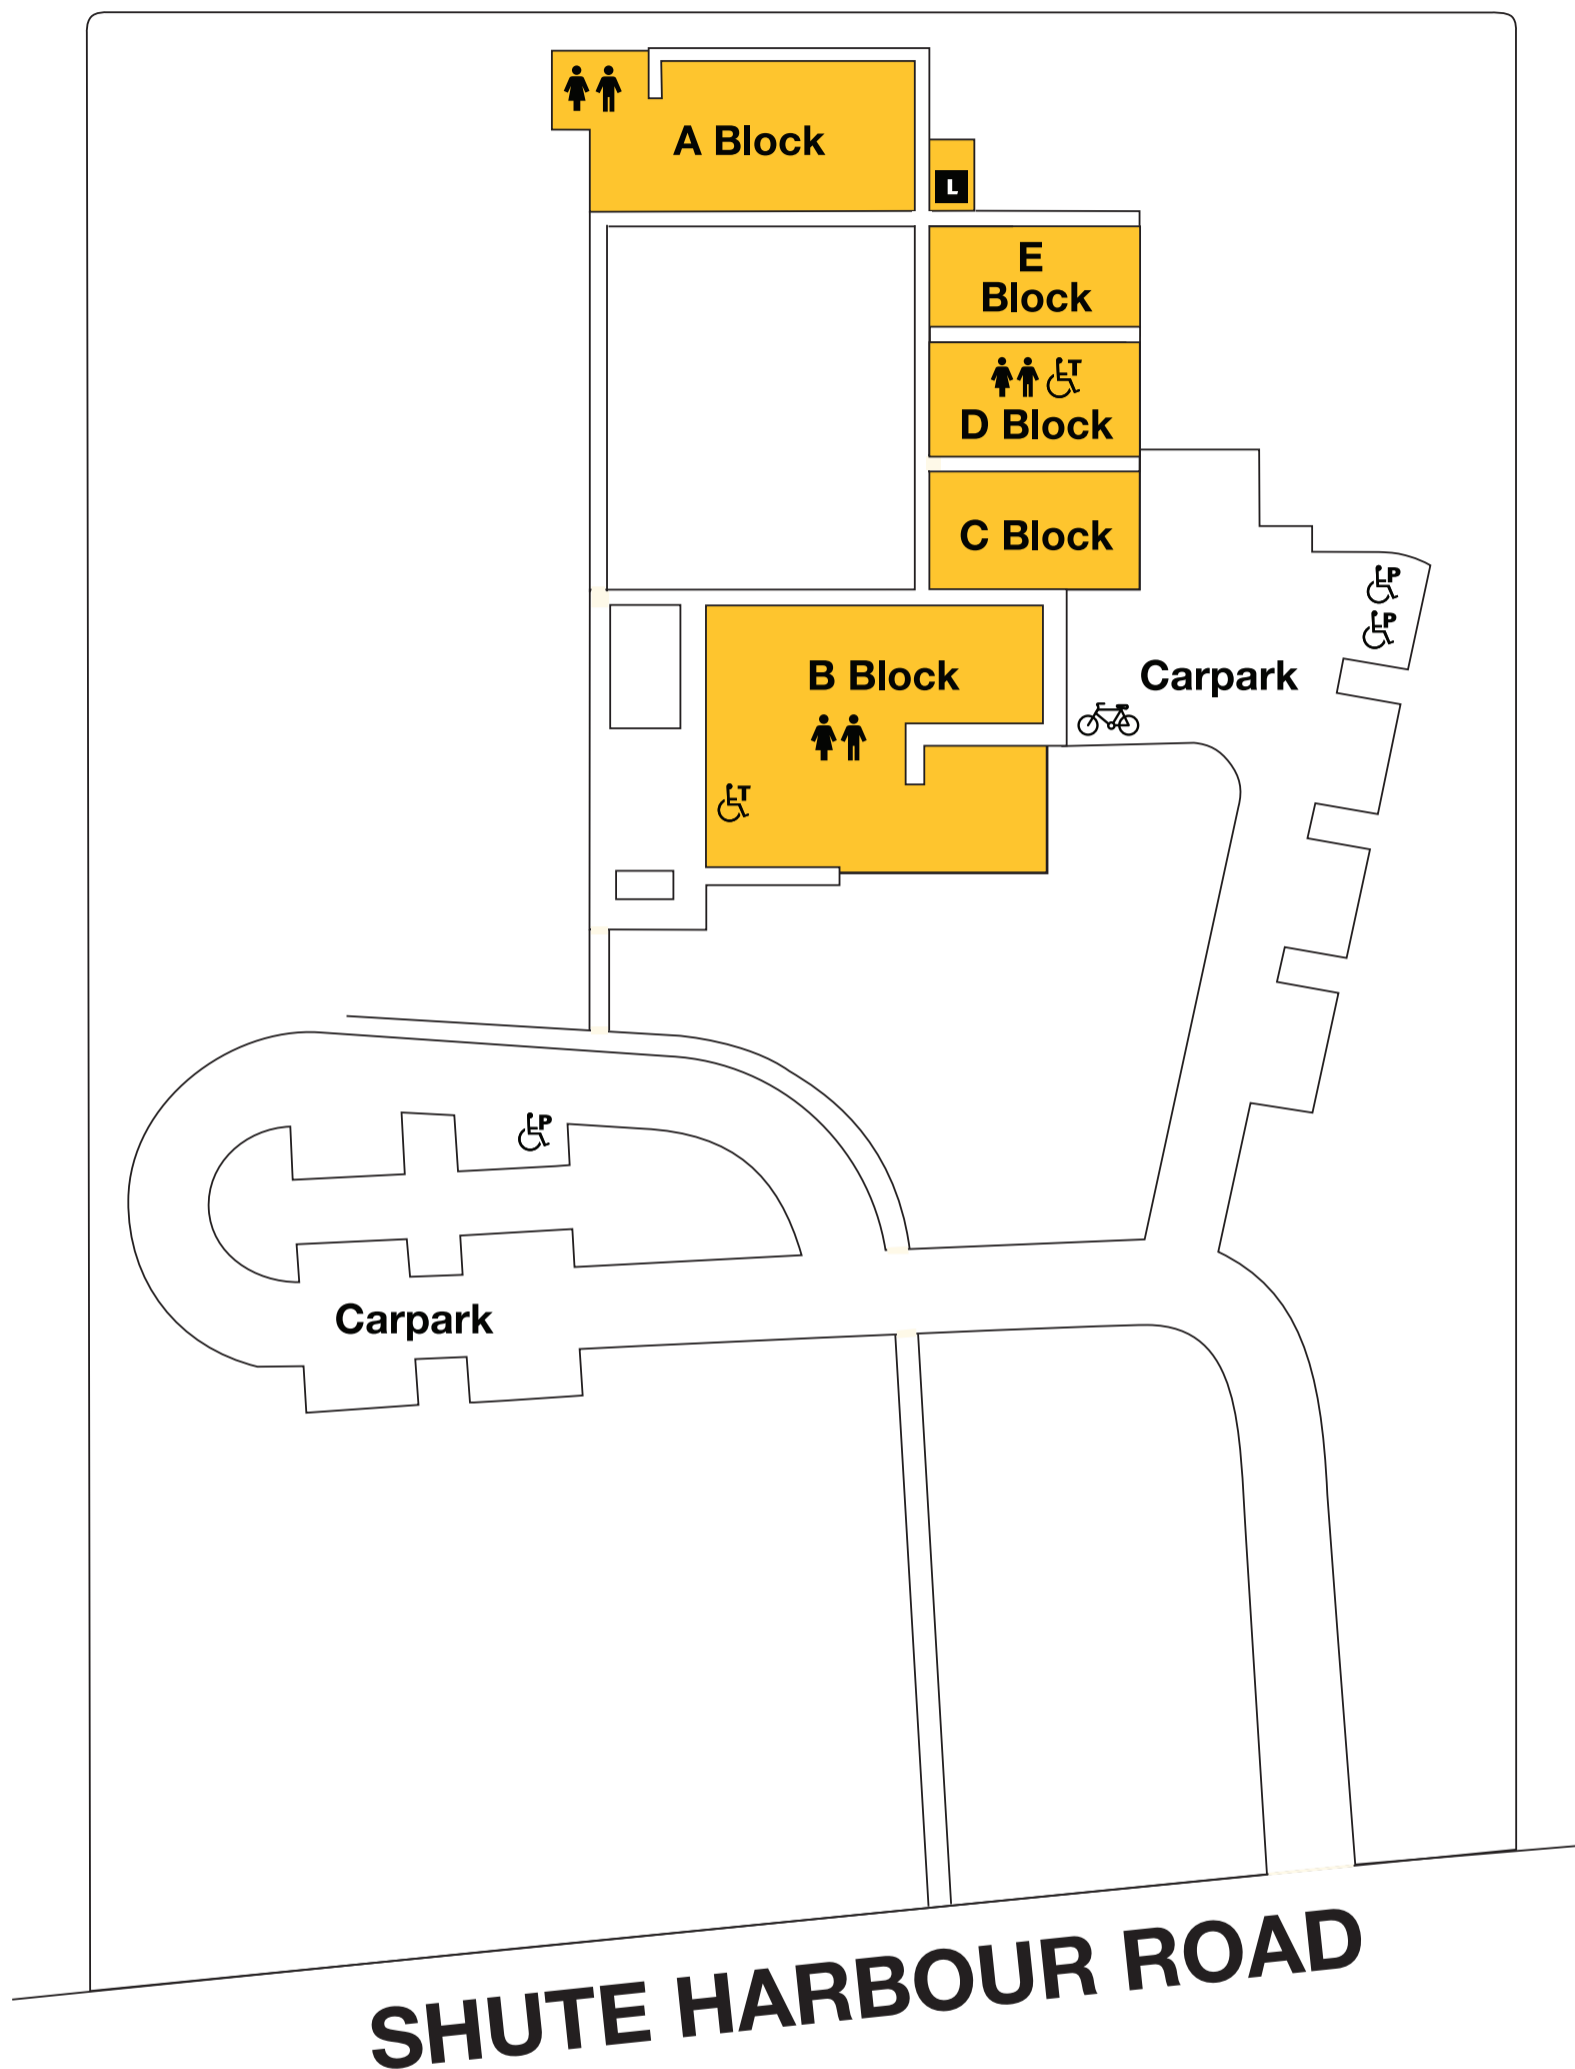

Cannonvale Campus Map.

A Block
Customer Service Centre, Video Conferencing, Classrooms, Computer Room

B Block
Palmers Training Restaurant Hospitality and Cookery

C Block
Canteen

E Block
Classrooms

-  Female toilets
-  Male toilets
-  Special access toilets
-  Access parking
-  Bike racks
-  Lift