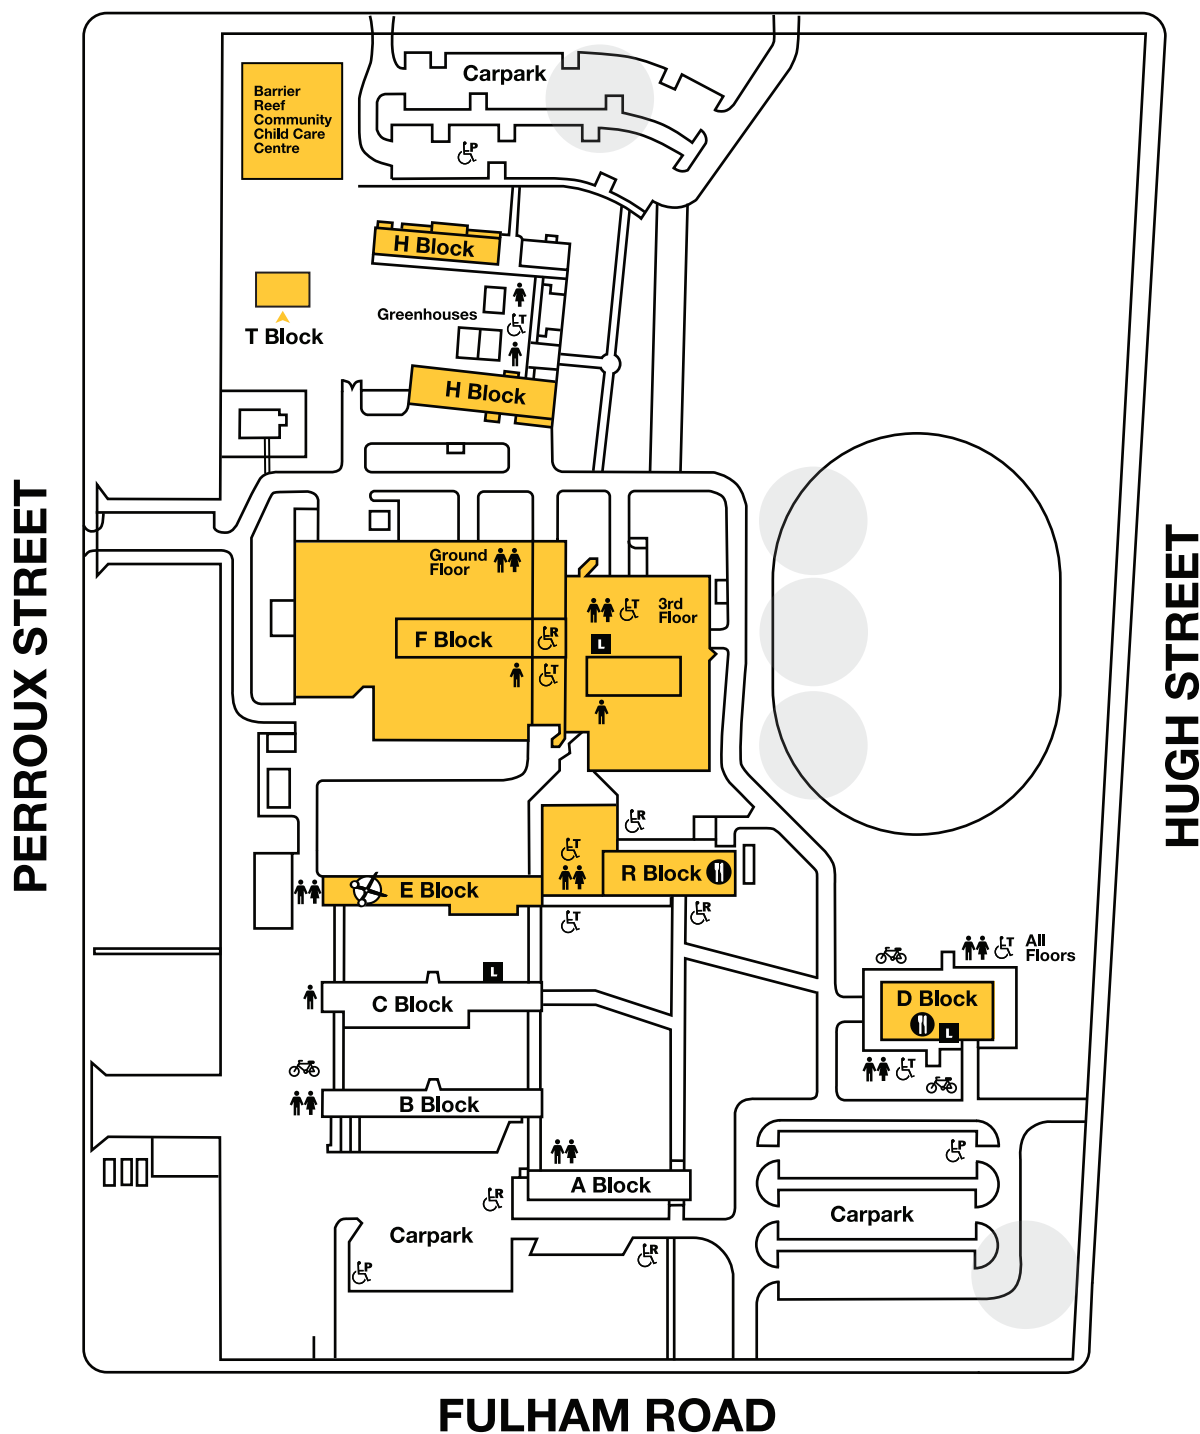

Townsville Campus Map.

DESAILLY STREET

FULHAM ROAD

D Block

Customer Service Centre
Corporate Services
Student Services
International Unit
Hospitality, Cookery
George Coates Restaurant
L Plates Cafe

E Block

Hairdressing, Beauty Therapy
Library, Lecture Theatre

F Block

Health and Aged Care, Language
Information Technology, Business,
Justice, Learning Support, Art,
Child Care, Community Services

H Block

Murra Innovations
Greening Australia

R Block

Canteen

-  Female toilets
-  Male toilets
-  Special access toilets
-  Access parking
-  Access ramps
-  Access lift
-  Food/Canteen
-  Emergency evacuation areas
-  Bike racks