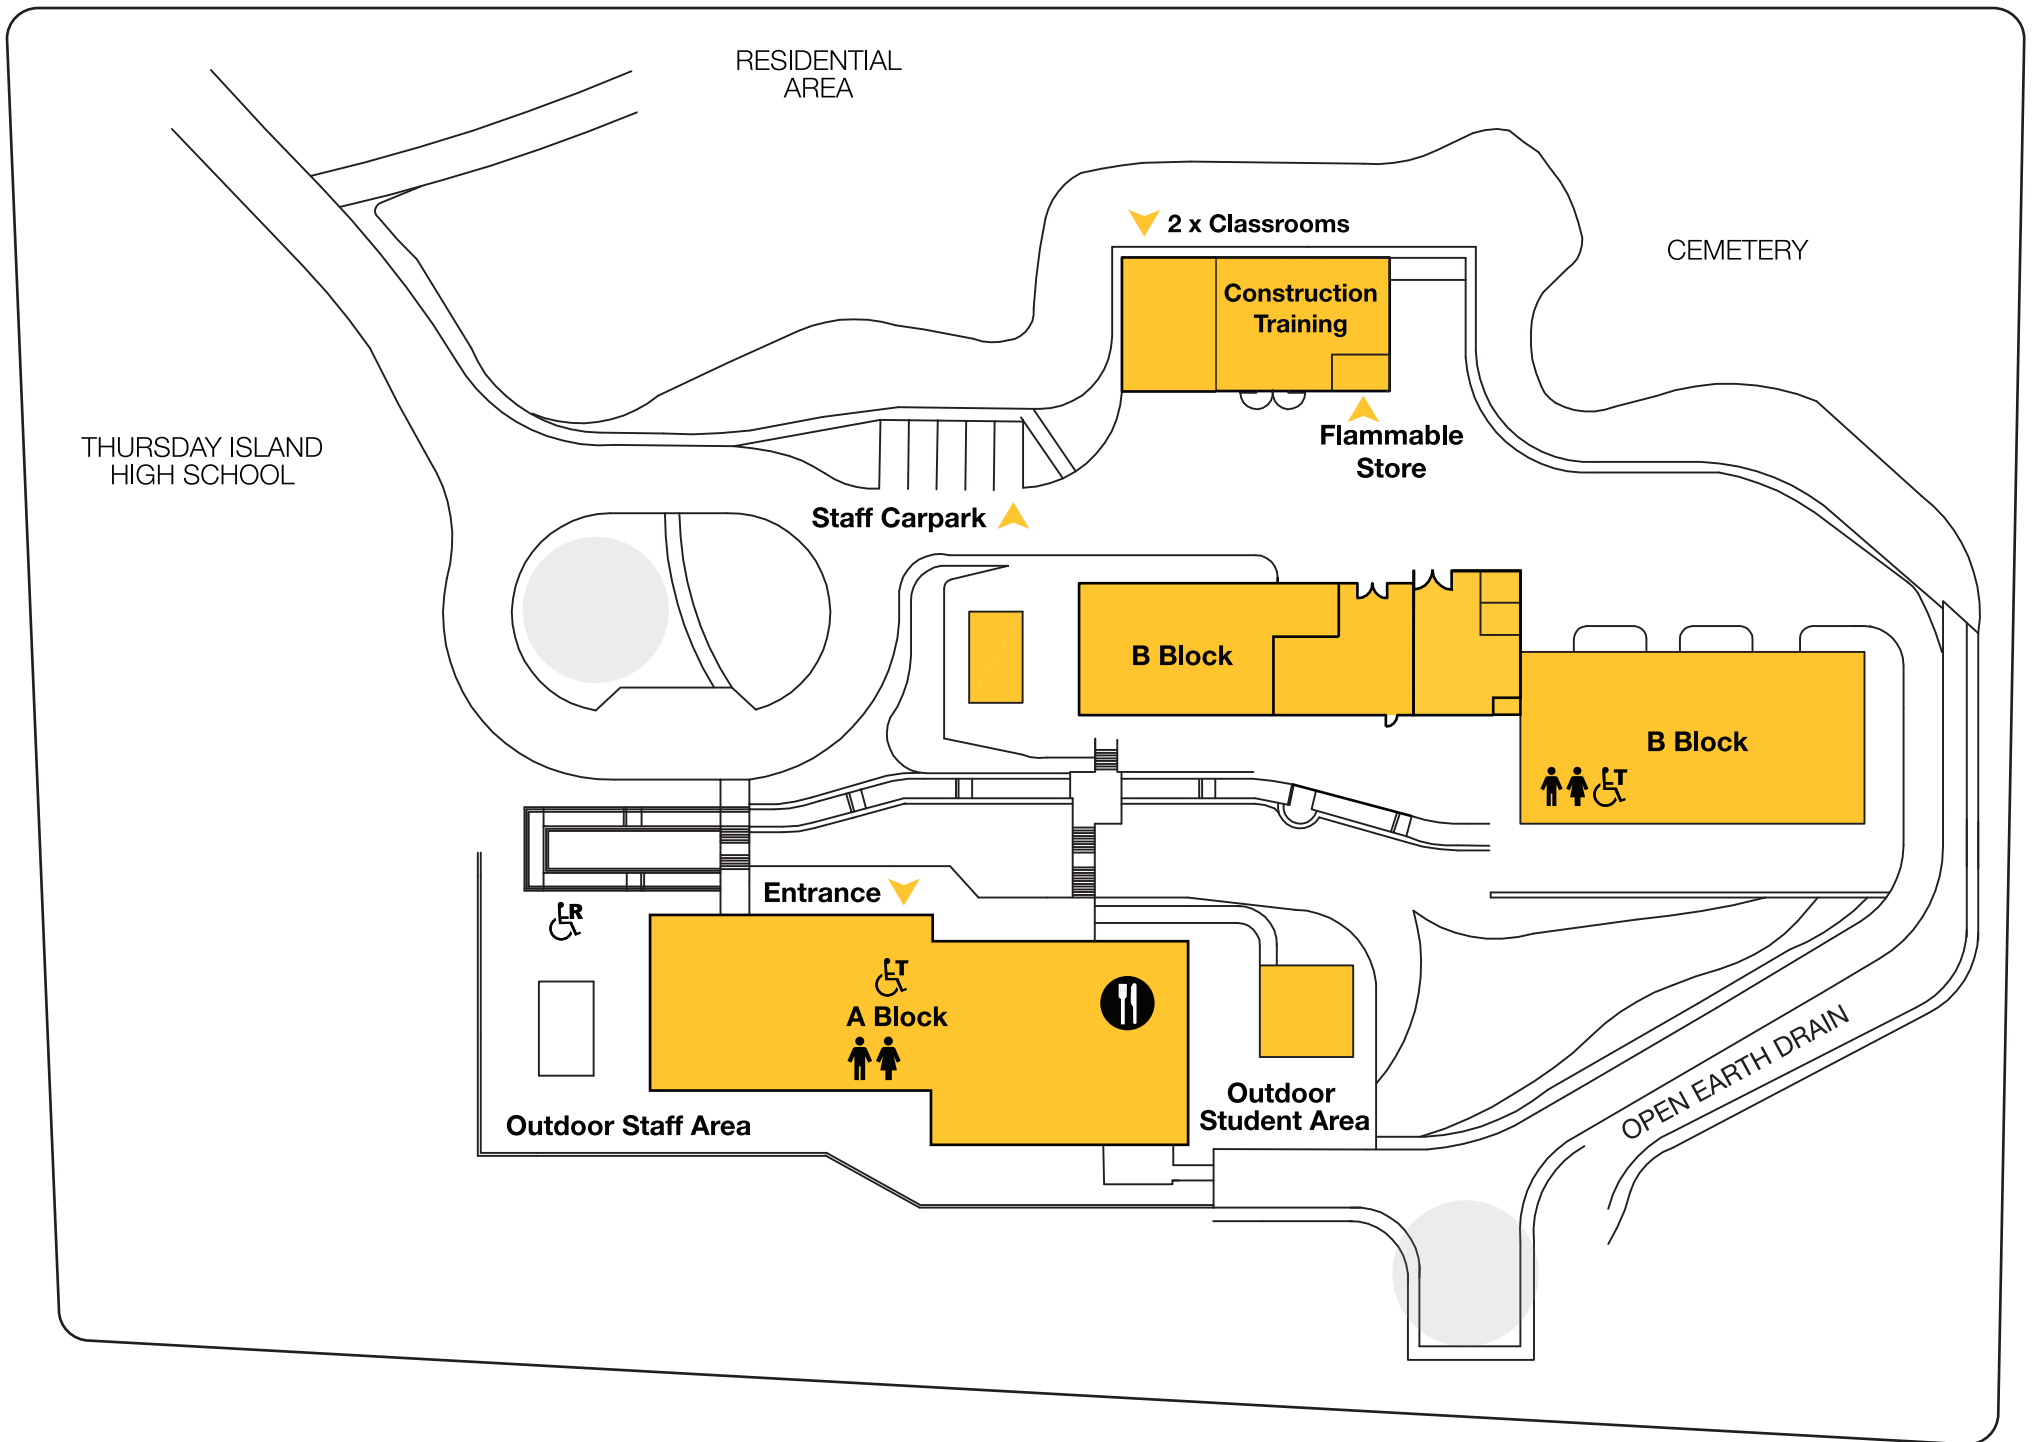

Thursday Island Campus Map.

A Block

Canteen, Linen Store and Pantry, Common Room, Conference Room, Computer and Keyboard Studies

B Block

Lecture and Drawing Room, Pottery, Cement, Woodworking and Carving Workshop, Automotive Workshop Aluminium and Fabrication Workshop General Store

Female toilets

Male toilets

Special access toilets

Access parking

Access ramps

Food/Canteen

Emergency Evacuation Area