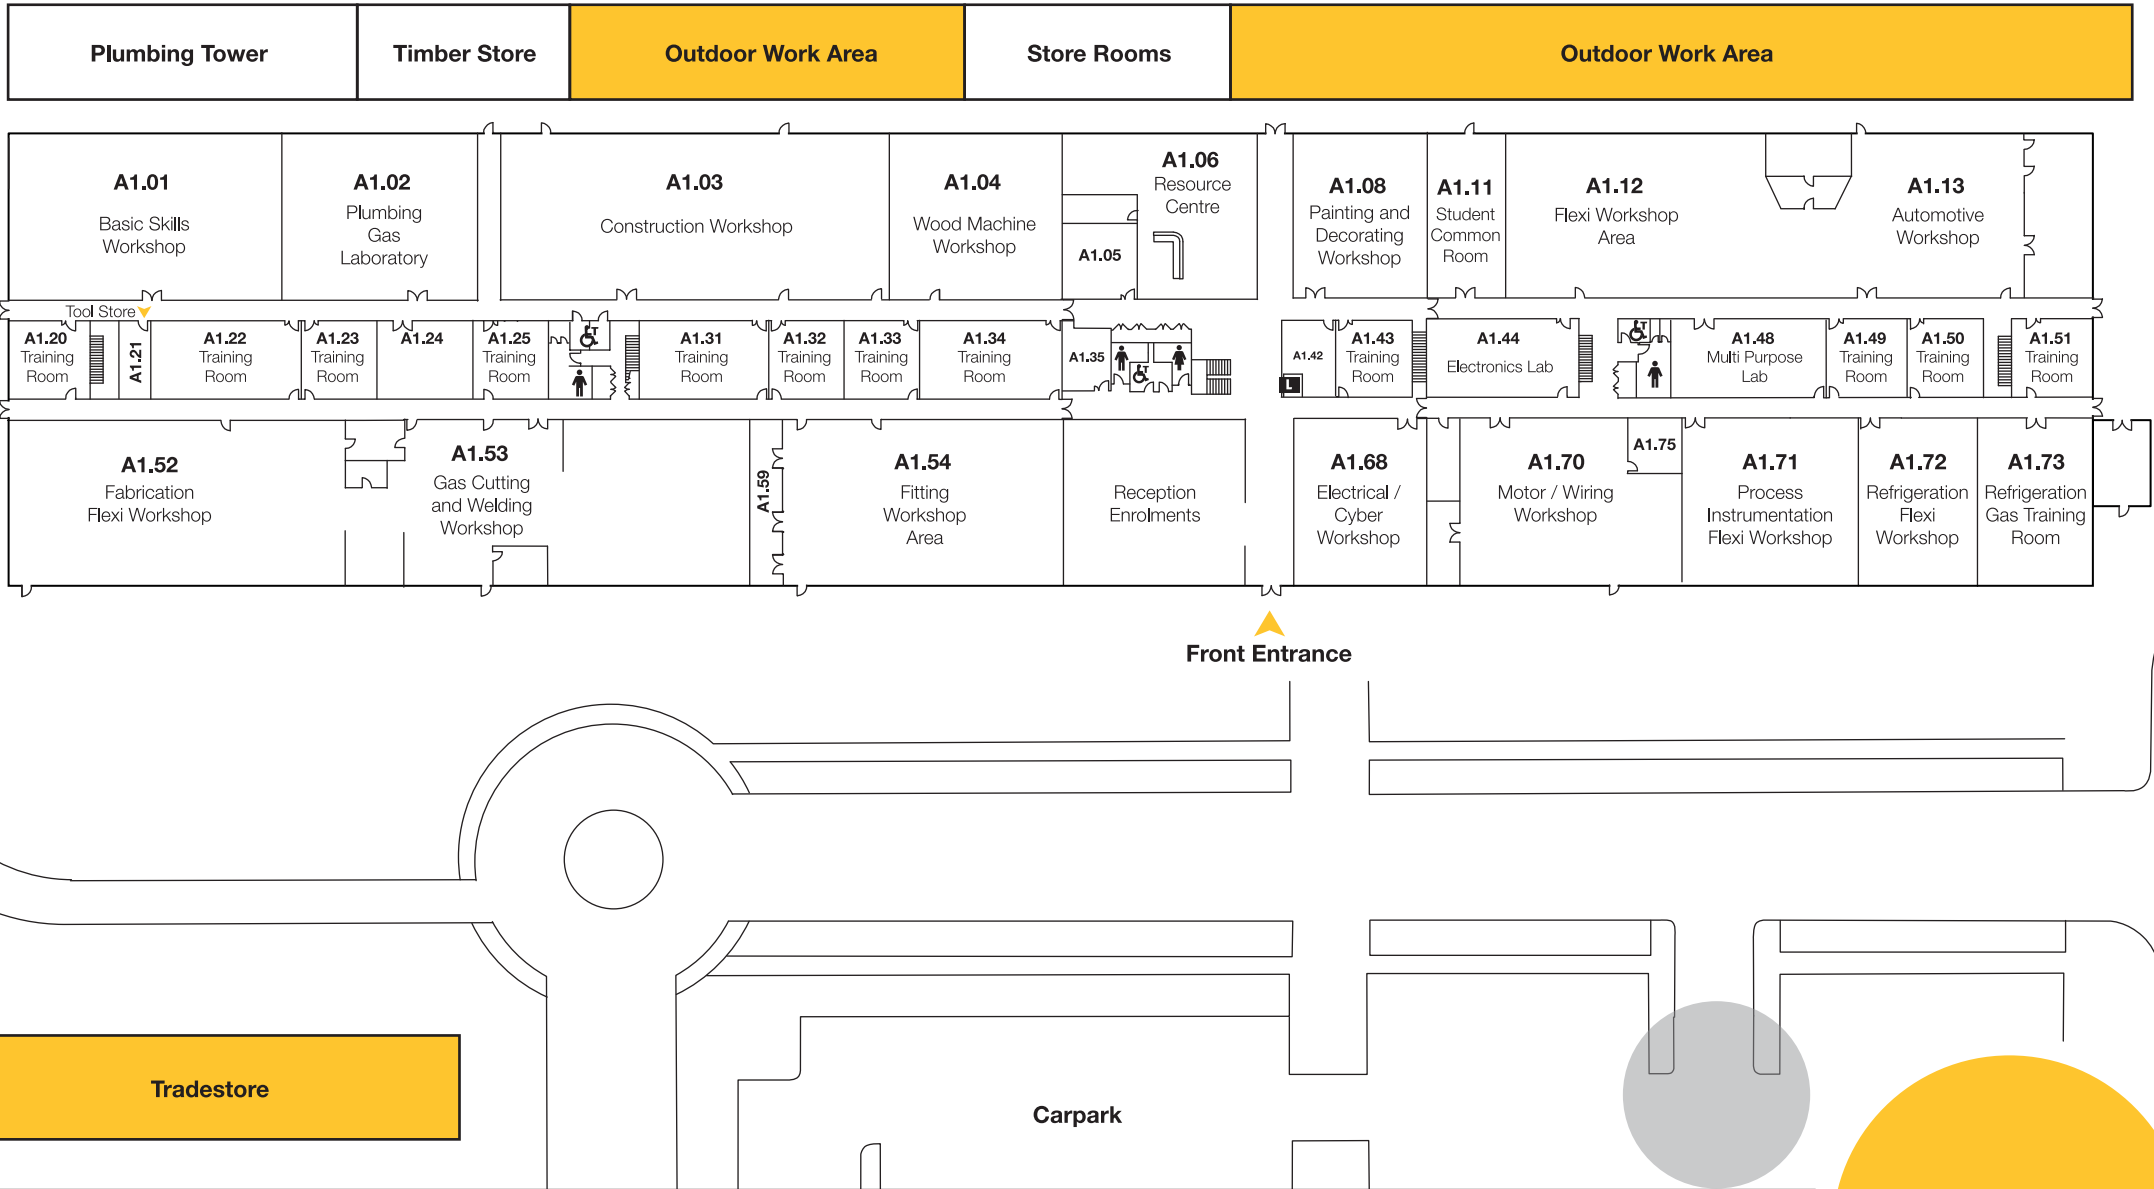

Townsville Trade Training Centre Campus Map | Level 1.

-  Female toilets
-  Male toilets
-  Special access toilets
-  Emergency evacuation area
-  Access lift

Townsville Trade Training Centre Campus Map | Level 2.

-  Female toilets
-  Male toilets
-  Special access toilets
-  Access lift